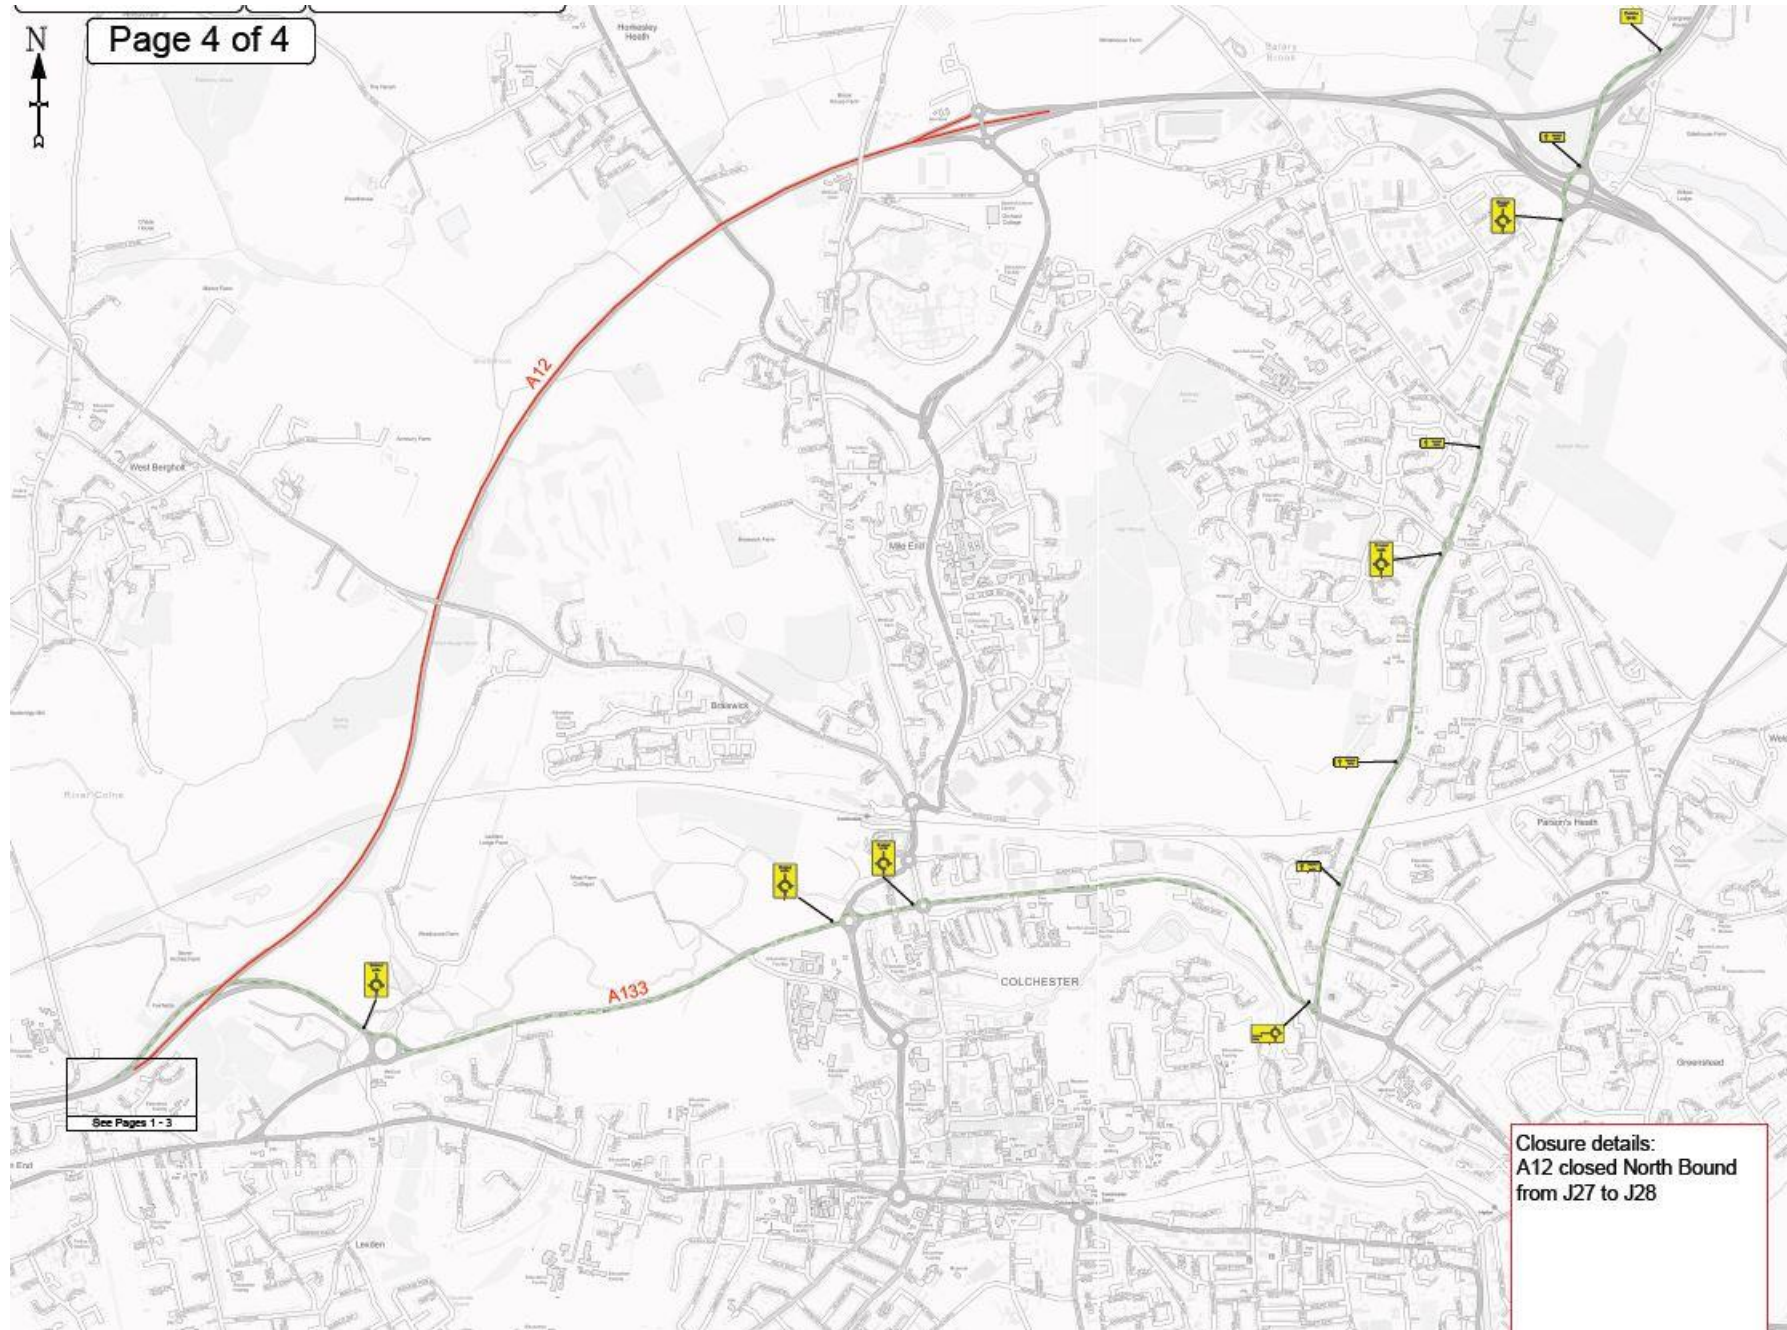

A12 J27 to 28 northbound closure – diversion route

See Pages 1 - 3

Closure details:
A12 closed North Bound
from J27 to J28

A12 J28 to 27 southbound closure – diversion route

See Pages 1 - 4

Closure details:
A12 closed South Bound
from J28 to J27

A12 J27 slip road closure – diversion