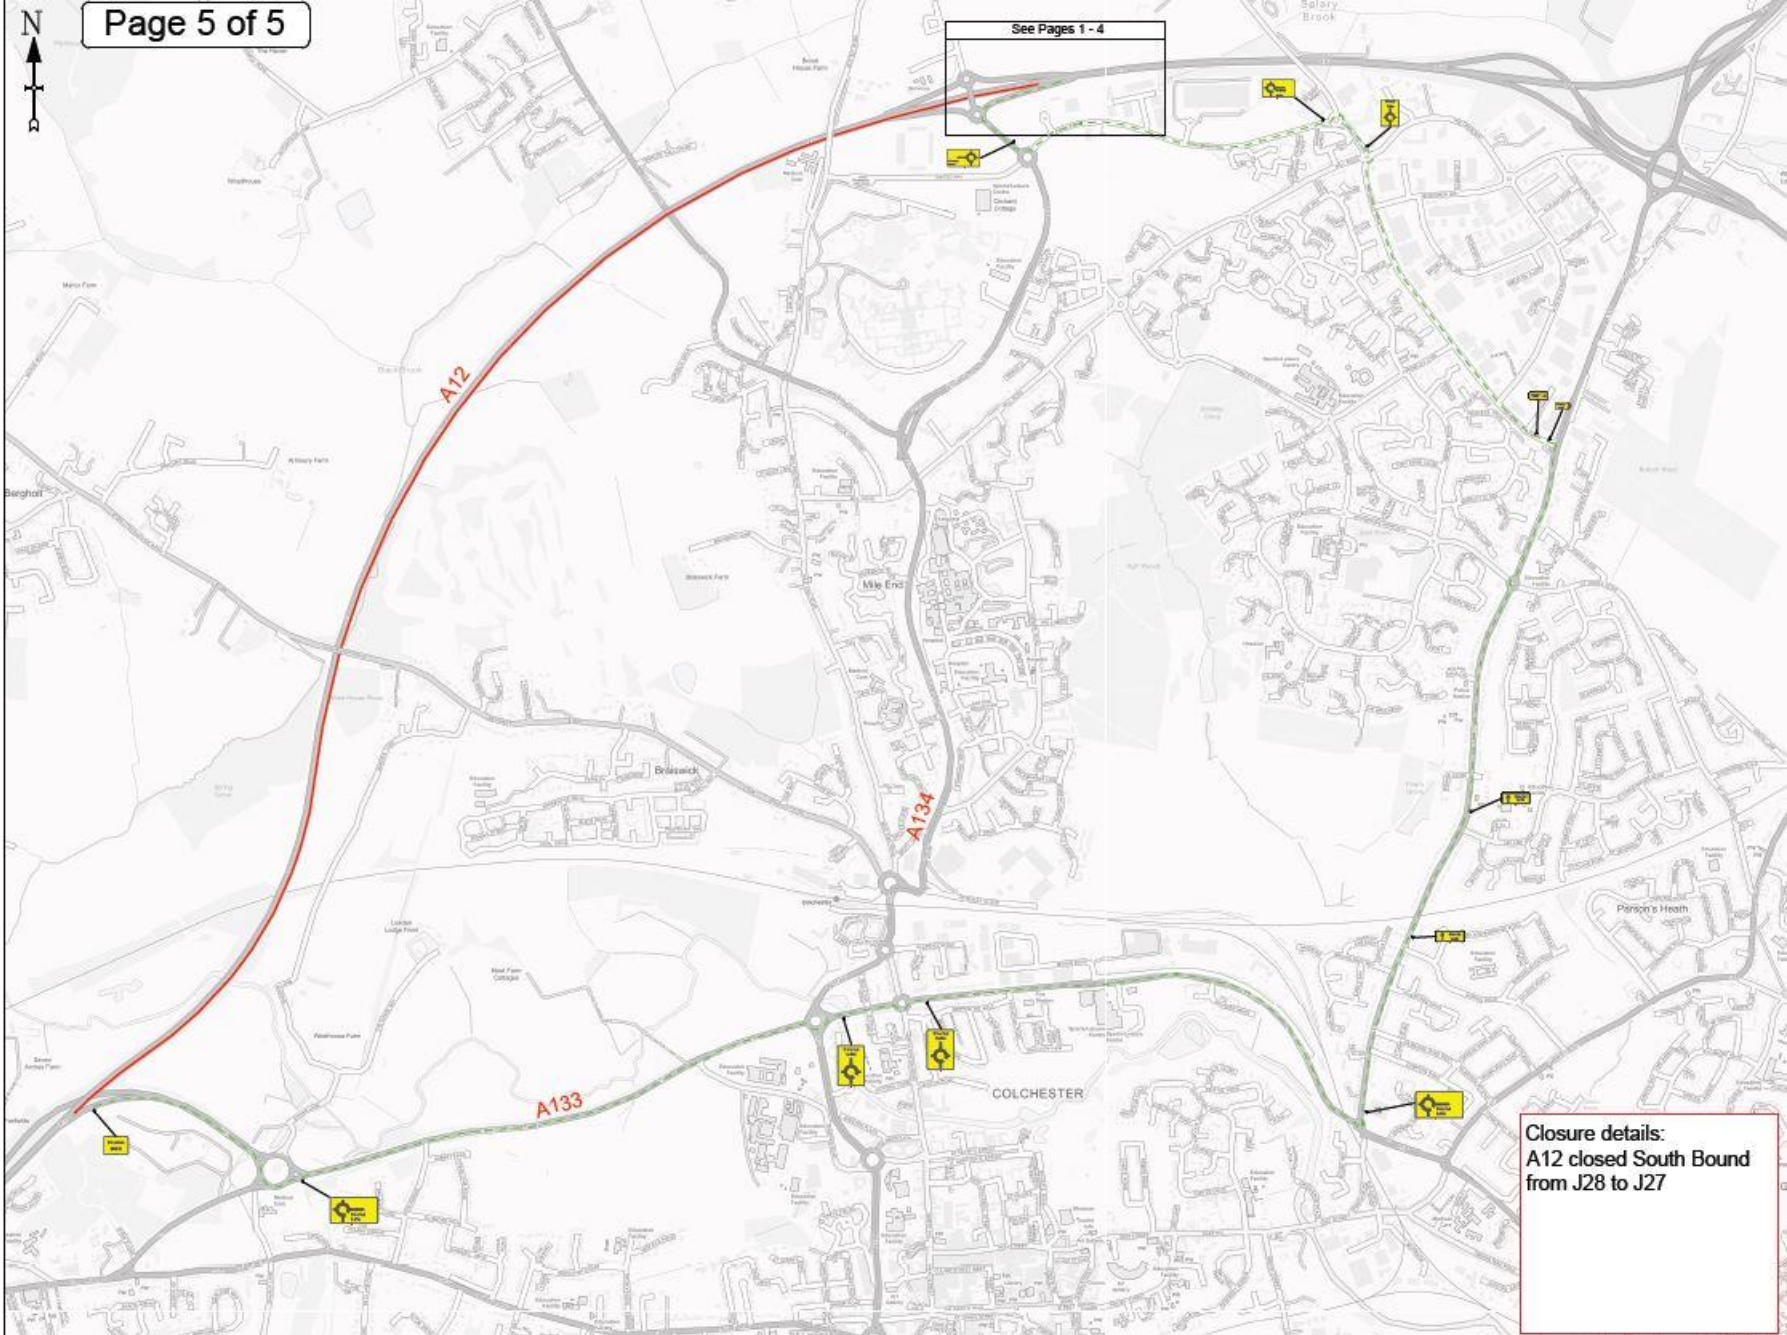

A12 J27 to 28 northbound closure – diversion route

See Pages 1 - 3

Closure details:
A12 closed North Bound
from J27 to J28

A12 J28 to 27 southbound closure – diversion route

See Pages 1 - 4

Closure details:
A12 closed South Bound
from J28 to J27

A12 J27 slip road closure – diversion